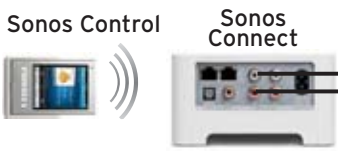

# A-BUS Whole House Audio Wiring Diagram

### Single Source Hubs

AB-62 4 Room

ABK-4RJ 4 Room

AB-61 2 Room

### Single Source VC Modules

AB-43

AB-39

AB-20

CABLE COLOUR KEY	
RCA	—
Cat-5	—
Speaker	—