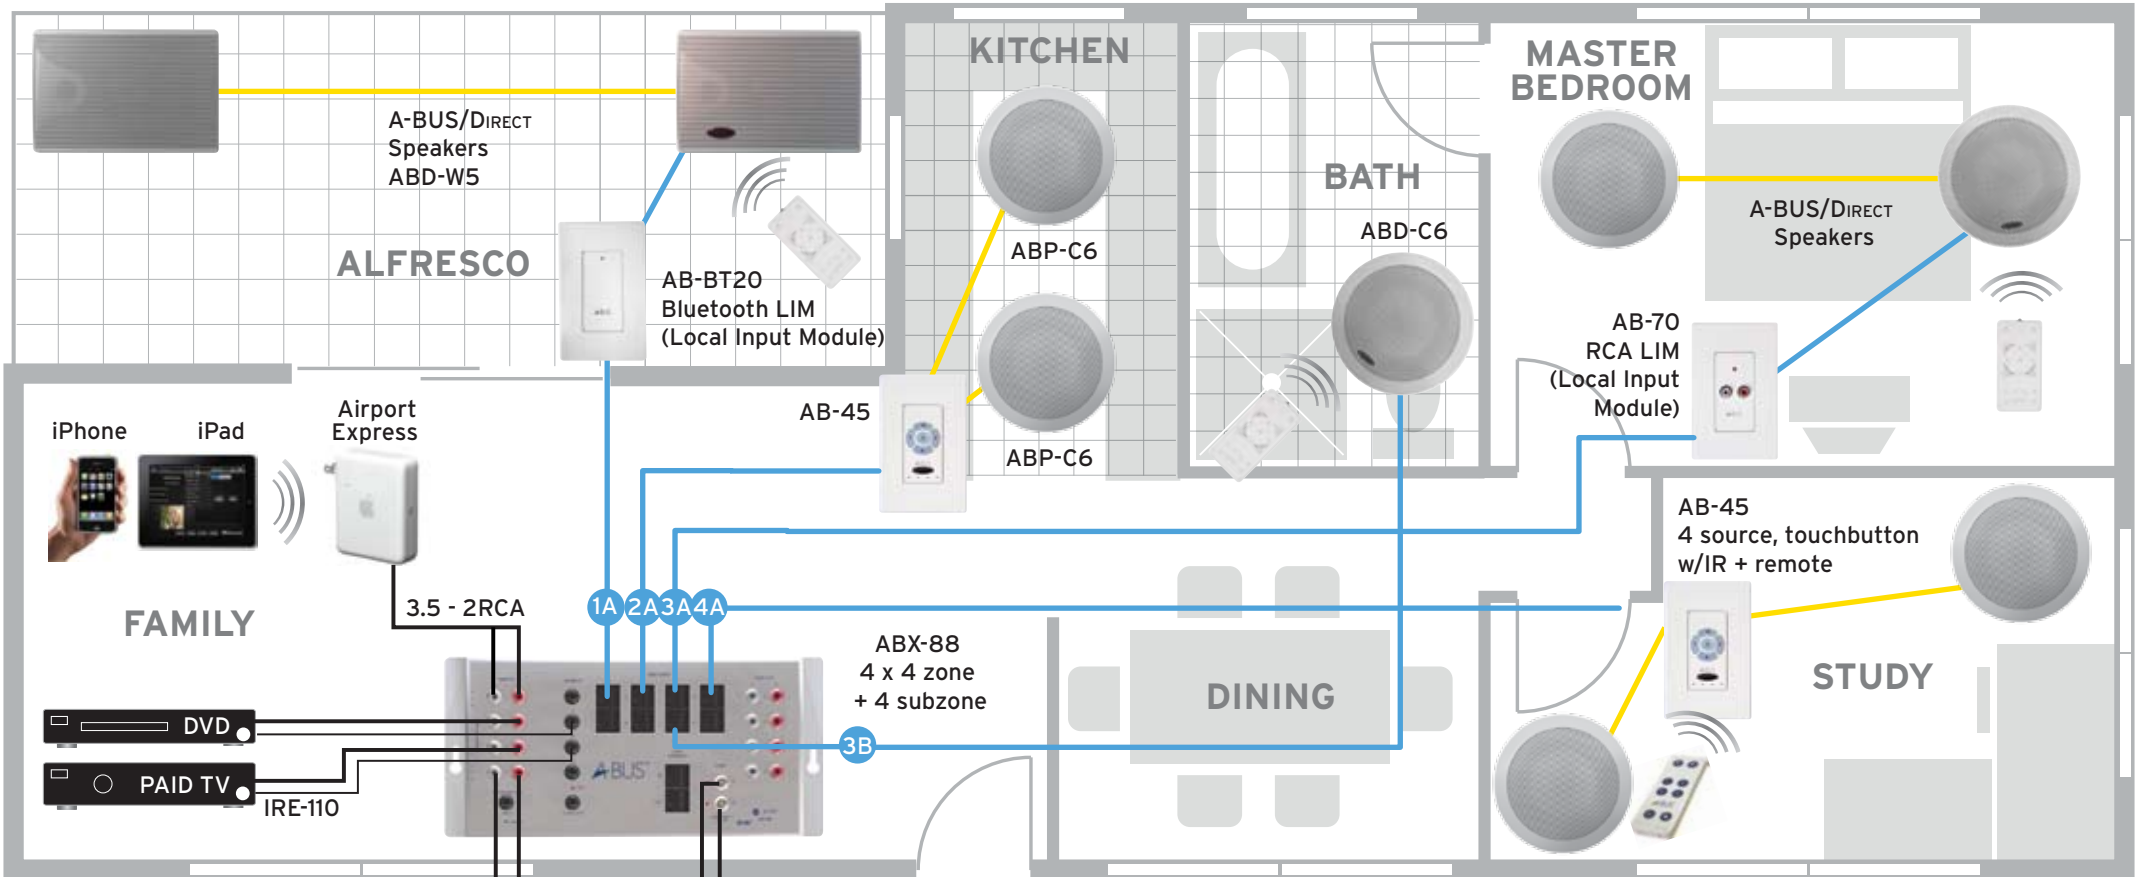

# A-BUS Whole House Audio Wiring Diagram

### Single Source Hubs

AB-62 4 Room

ABK-4RJ 4 Room

AB-61 2 Room

### Single Source VC Modules

AB-43

AB-39

AB-20

CABLE COLOUR KEY	
RCA	—
Cat-5	—
Speaker	—

### LIM (local Source Input)

AB-BT20 Bluetooth LIM

AB-70 RCA LIM